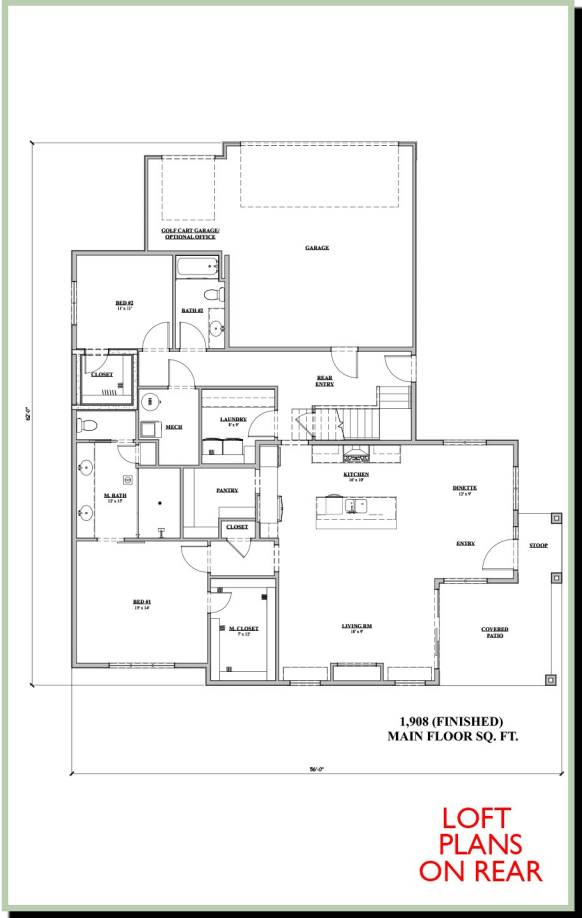

LARKSPUR VILLA

1,908 SQ. FT. (LOFT PLUS 596 SQ. FT.)

- HARDI-PLANK CONCRETE LAP SIDING
- HERITAGE 30 YEAR SHINGLE - CLASS 4
- PELLA LIFESTYLE WINDOWS
- ARISTOKRAFT CABINETS
- QUARTZ COUNTERTOPS
- 50 GALLON WATER HEATER
- 95% TRANE FURNACE & 13 SEER A/C
- INTERIOR DESIGN PACKAGES
- LARGE WALK-IN PANTRY
- WALK-IN SHOWER
- KOHLER & DELTA FAUCETS
- BASEMENT OPTIONS AVAILABLE
- LOFT OPTIONS AVAILABLE
- ZERO ENTRY
- GOLF CART GARAGE

LARKSPUR VILLA

1,908 SQ. FT. (LOFT PLUS 596 SQ. FT.)